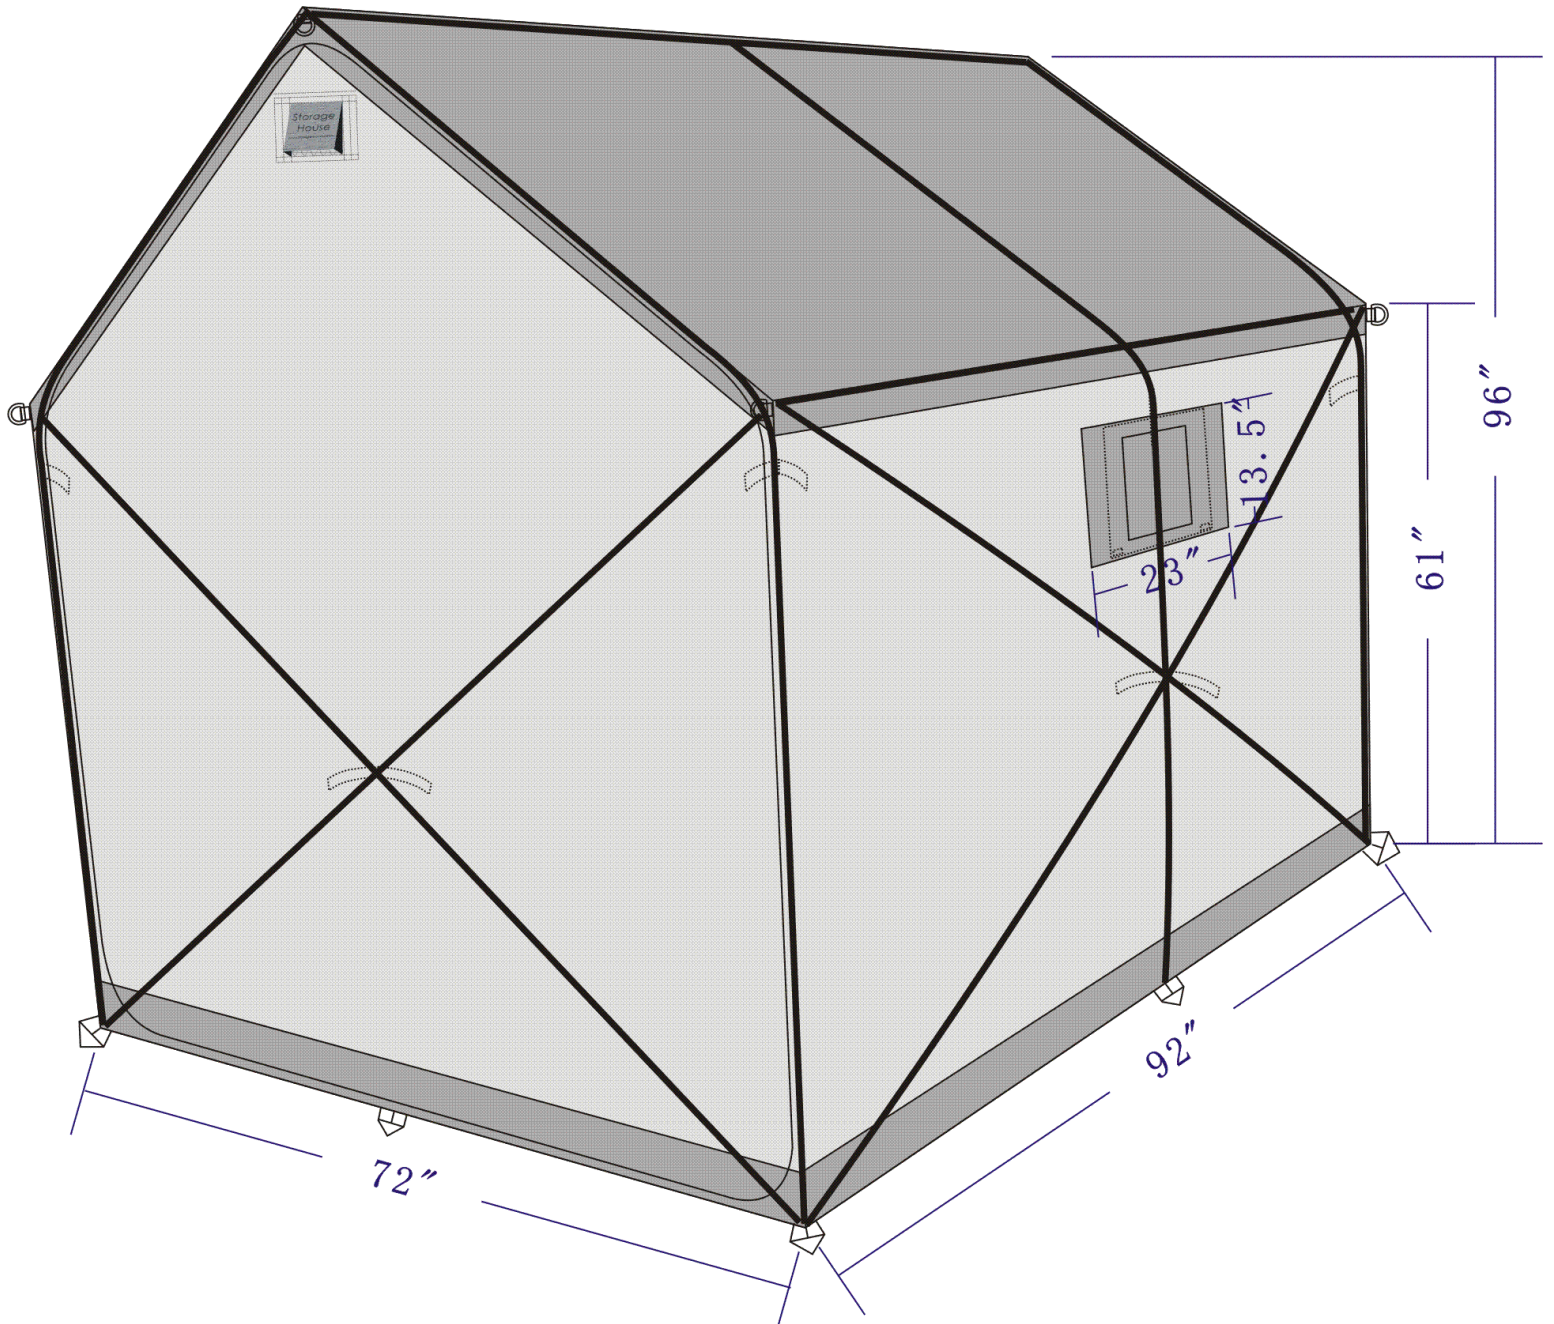

StorageHouse XX-Large Dimensions

Rear Side Dimensions