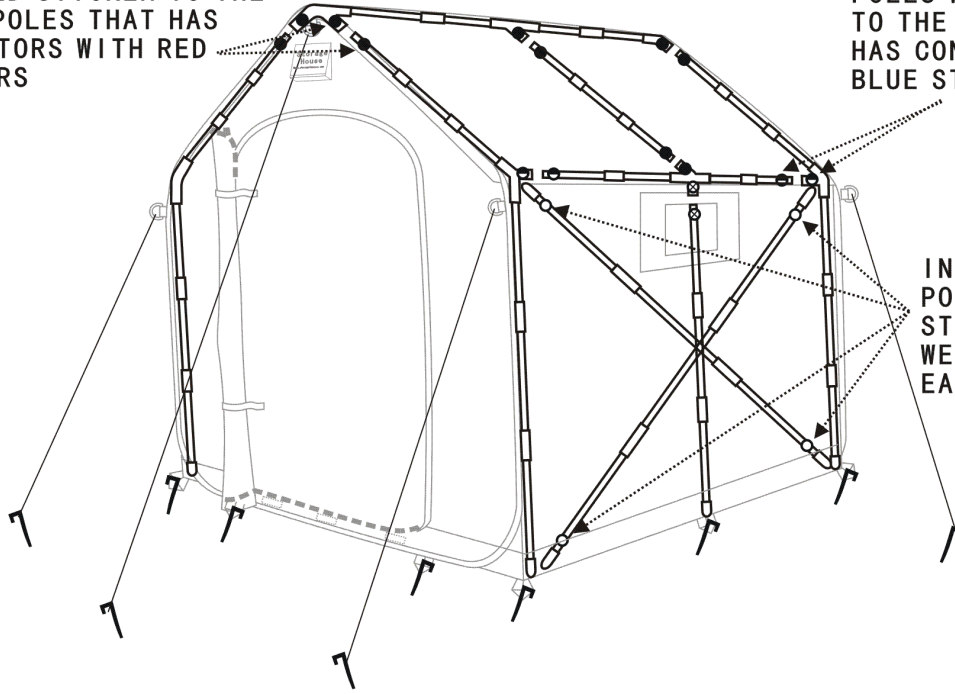

# StorageHouse XX-Large Set-Up

INSERT THE FIBER POLES WITH RED STICKER TO THE FIBER POLES THAT HAS CONNECTORS WITH RED STICKERS

INSERT THE FIBER POLES WITH BLUE STICKER TO THE FIBERS POLE THAT HAS CONNECTORS WITH BLUE STICKERS

INSERT THE FIBER POLES WITH GREEN STICKERS TO THE GREEN WEBBING POCKETS ON EACH OF THE 2 SIDES

INSERT THE FIBER POLES WITH BLUE STICKER TO THE FIBERS POLE THAT HAS CONNECTORS WITH WHITE STICKERS

INSERT THE FIBER POLES WITH BLUE STICKER TO THE FIBERS POLE THAT HAS CONNECTORS WITH YELLOW STICKERS

INSERT THE FIBER POLES WITH GREEN STICKERS TO THE GREEN WEBBING POCKETS ON EACH OF THE 2 SIDES

# StorageHouse XX-Large Dimensions

Front Side Dimensions