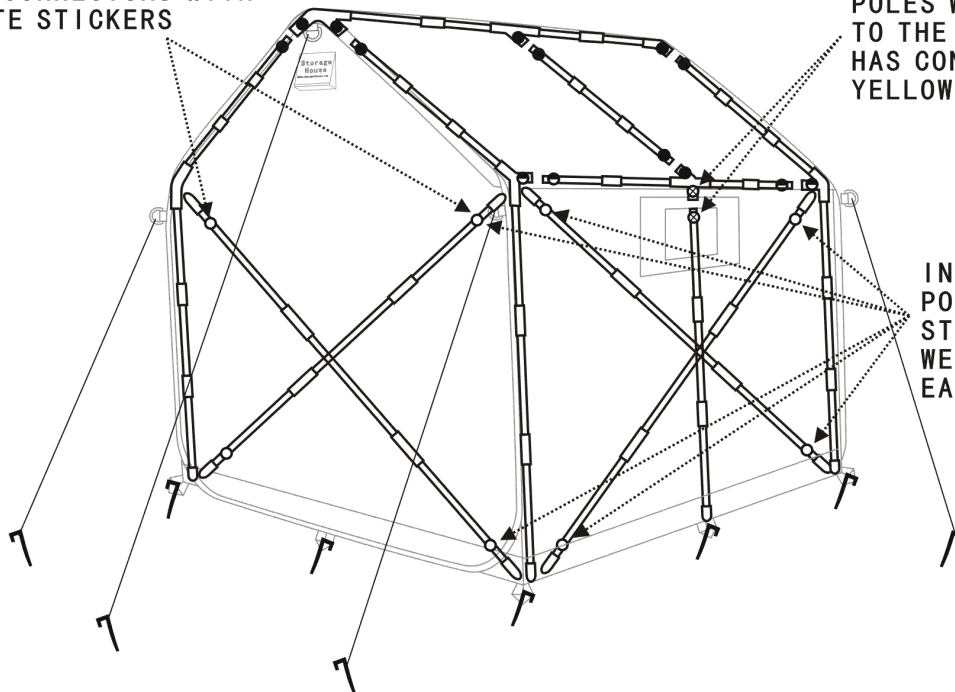

# StorageHouse XX-Large Set-Up

INSERT THE FIBER POLES WITH RED STICKER TO THE FIBER POLES THAT HAS CONNECTORS WITH RED STICKERS

INSERT THE FIBER POLES WITH BLUE STICKER TO THE FIBERS POLE THAT HAS CONNECTORS WITH BLUE STICKERS

INSERT THE FIBER POLES WITH GREEN STICKERS TO THE GREEN WEBBING POCKETS ON EACH OF THE 2 SIDES

INSERT THE FIBER POLES WITH BLUE STICKER TO THE FIBERS POLE THAT HAS CONNECTORS WITH WHITE STICKERS

INSERT THE FIBER POLES WITH BLUE STICKER TO THE FIBERS POLE THAT HAS CONNECTORS WITH YELLOW STICKERS

INSERT THE FIBER POLES WITH GREEN STICKERS TO THE GREEN WEBBING POCKETS ON EACH OF THE 2 SIDES

# StorageHouse XX-Large Dimensions

Front Side Dimensions