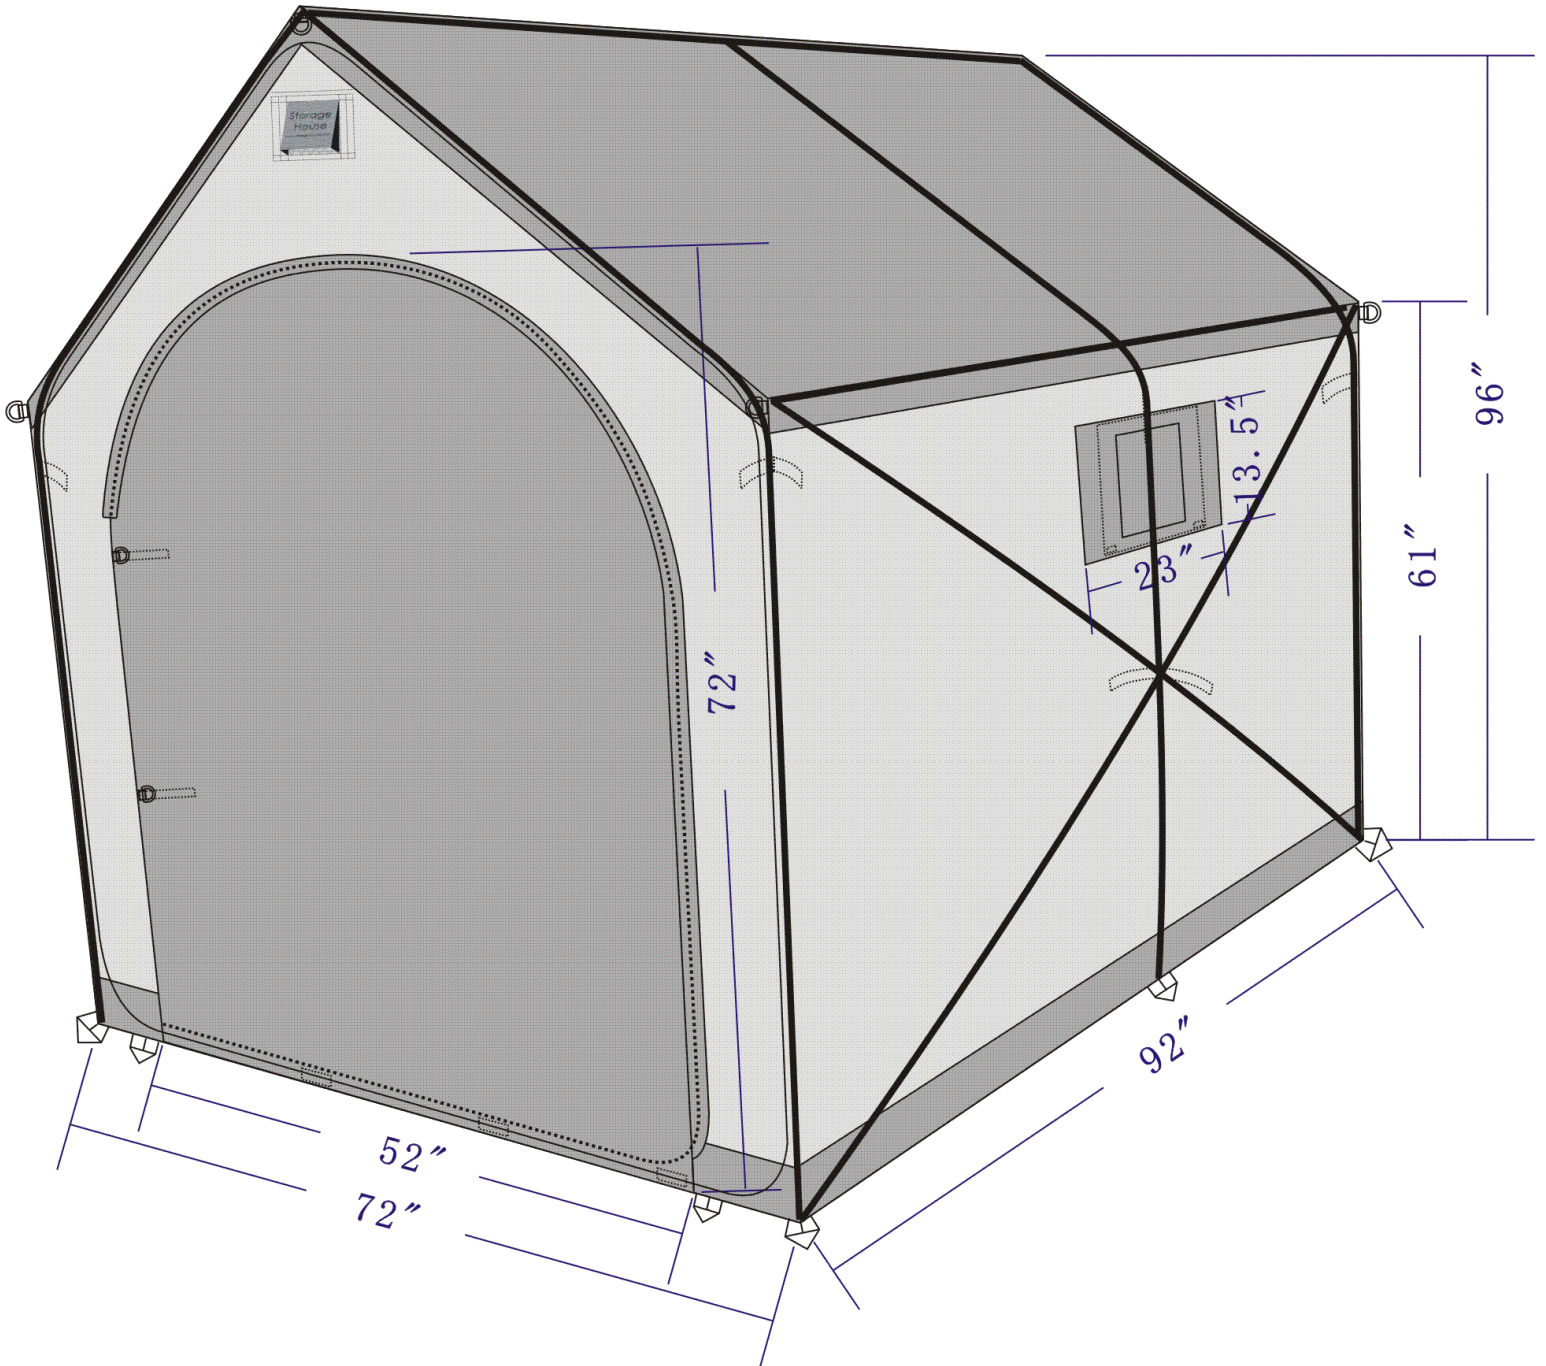

# StorageHouse XX-Large Set-Up

INSERT THE FIBER POLES WITH RED STICKER TO THE FIBER POLES THAT HAS CONNECTORS WITH RED STICKERS

INSERT THE FIBER POLES WITH BLUE STICKER TO THE FIBERS POLE THAT HAS CONNECTORS WITH BLUE STICKERS

INSERT THE FIBER POLES WITH GREEN STICKERS TO THE GREEN WEBBING POCKETS ON EACH OF THE 2 SIDES

INSERT THE FIBER POLES WITH BLUE STICKER TO THE FIBERS POLE THAT HAS CONNECTORS WITH WHITE STICKERS

INSERT THE FIBER POLES WITH BLUE STICKER TO THE FIBERS POLE THAT HAS CONNECTORS WITH YELLOW STICKERS

INSERT THE FIBER POLES WITH GREEN STICKERS TO THE GREEN WEBBING POCKETS ON EACH OF THE 2 SIDES

# StorageHouse XX-Large Dimensions

Front Side Dimensions